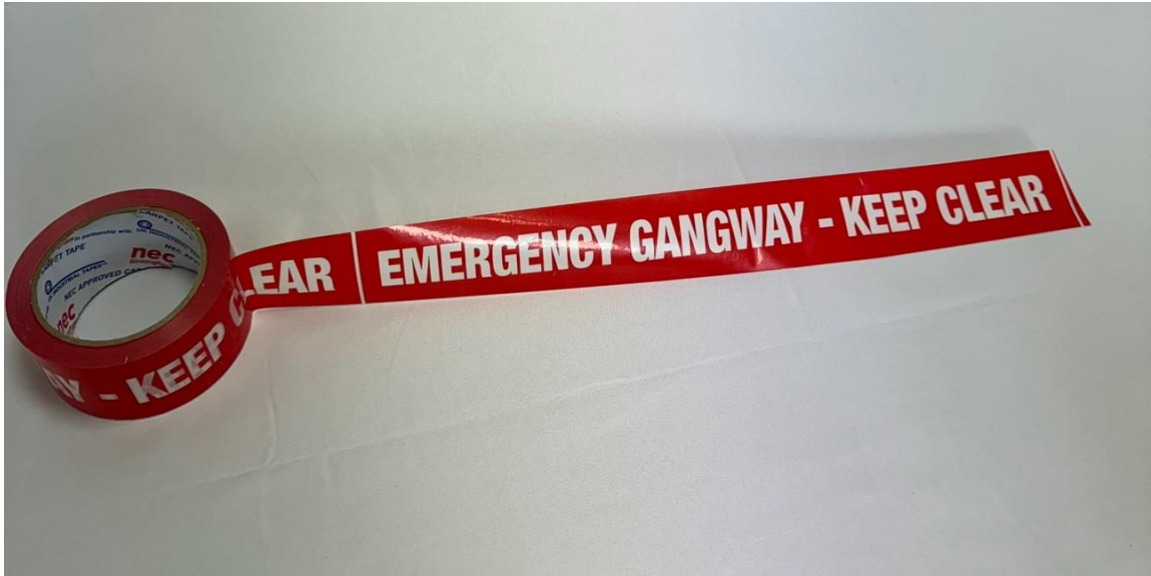

NEC Double sided carpet tape.  
Boma logo, printed core.

AV white line tape. (also available in black). No printed core, due to manufacturing reasons. Sticker on the core is only identification.

UK industrial Tapes logo, printed core. Teem services have also had their own tape produced.

What box looks like with stock

Team services specific manufactured tape. Can be identified with branded core.